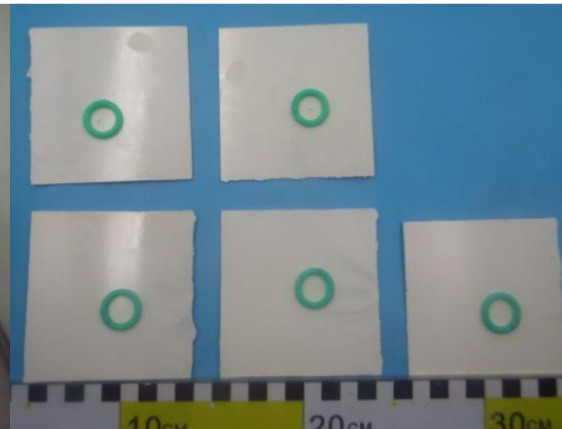

After testing