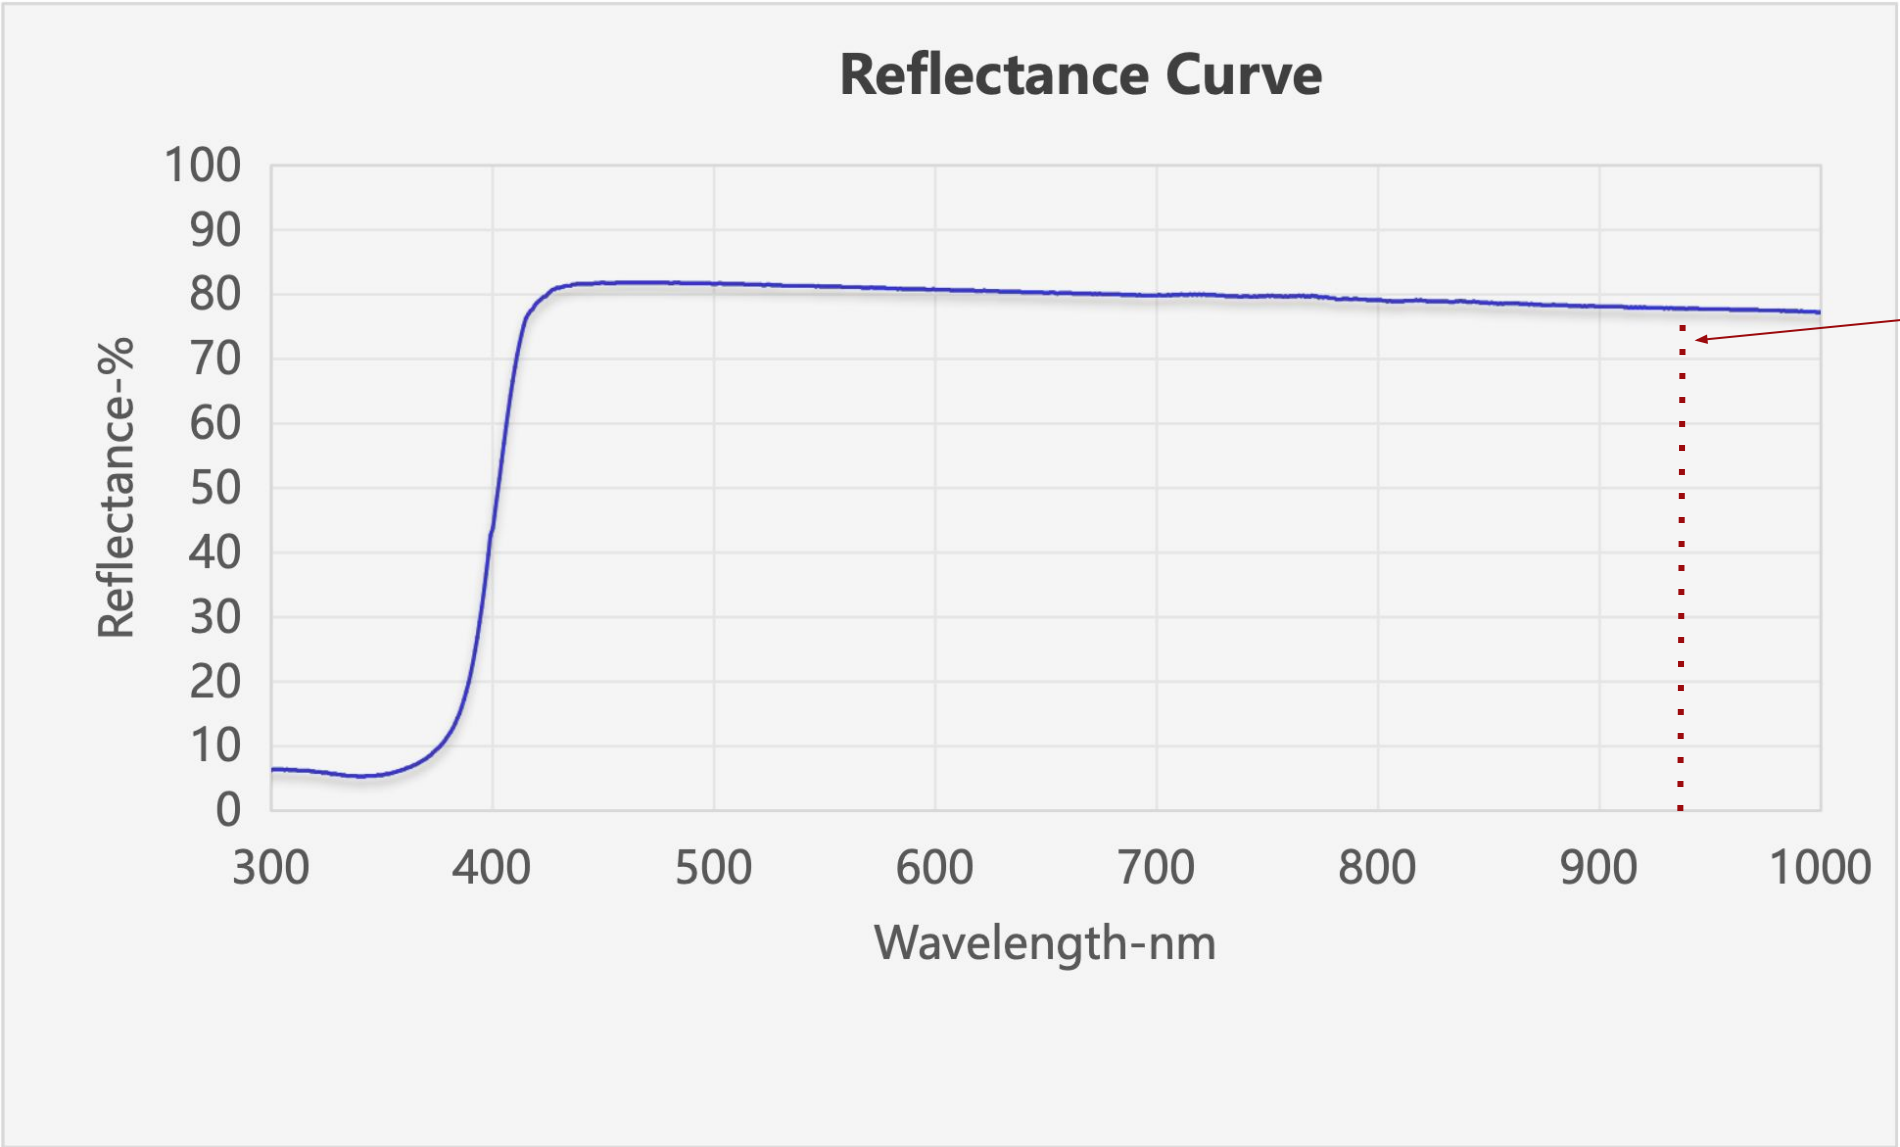

OPTOLINQ GT-W170MG

Properties

OPTOLINQ GT-W170MG

Property List

- Reflectance chart
- TMA Curve
- DSC Curve
- Viscosity Curve
- Dielectric Strength and Measurement Standard

OPTOLINQ GT-W170MG

Reflectance

Reflectance at 940 nm
77.9%

OPTOLINQ GT-W170MG

TMA Curve

OPTOLINQ GT-W170MG

DSC Curve

Starting Point 160.65 °C
End Point 178.04 °C
Transition -0.46 mW/ -0.01 mW/mg
Midpoint 14.61 min/ 168.32 °C

OPTOLINQ GT-W170MG

Viscosity Curve at 175 °C

Before testing

During testing

After testing

OPTOLINQ GT-W170MG

Adhesion Strength at RT

OPTOLINQ GT-W170MG

TGA Chart

GET IN TOUCH