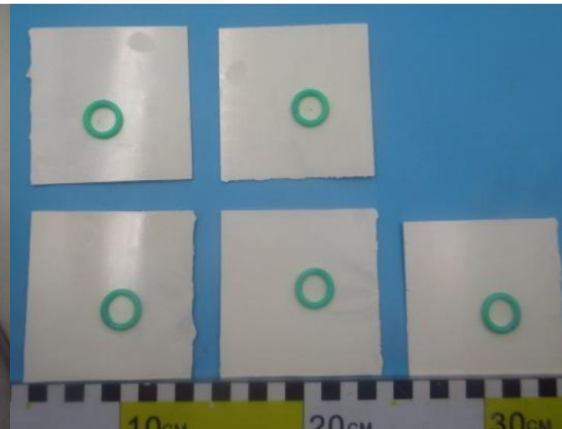

OPTOLINQ GT-W170MG

TMA Curve

OPTOLINQ GT-W170MG

DSC Curve

Starting Point 160.65 °C
End Point 178.04 °C
Transition -0.46 mW/ -0.01 mW/mg
Midpoint 14.61 min/ 168.32 °C

OPTOLINQ GT-W170MG

Viscosity Curve at 175 °C

OPTOLINQ GT-W170MG

Dielectric Strength

Test Method GB/T 1408.1-2016

Sample No.	Thickness [mm]	Breakdown Voltage [kV]	Dielectric Strength [kV/mm]
1	1.09	21.71	19.92
2	1.07	20.89	19.52
3	1.10	21.32	19.38
4	1.06	21.50	20.28
5	1.08	21.45	19.86
Average	/	21.45	19.86

Before testing

During testing

After testing

OPTOLINQ GT-W170MG

Adhesion Strength at RT

OPTOLINQ GT-W170MG

TGA Chart

GET IN TOUCH