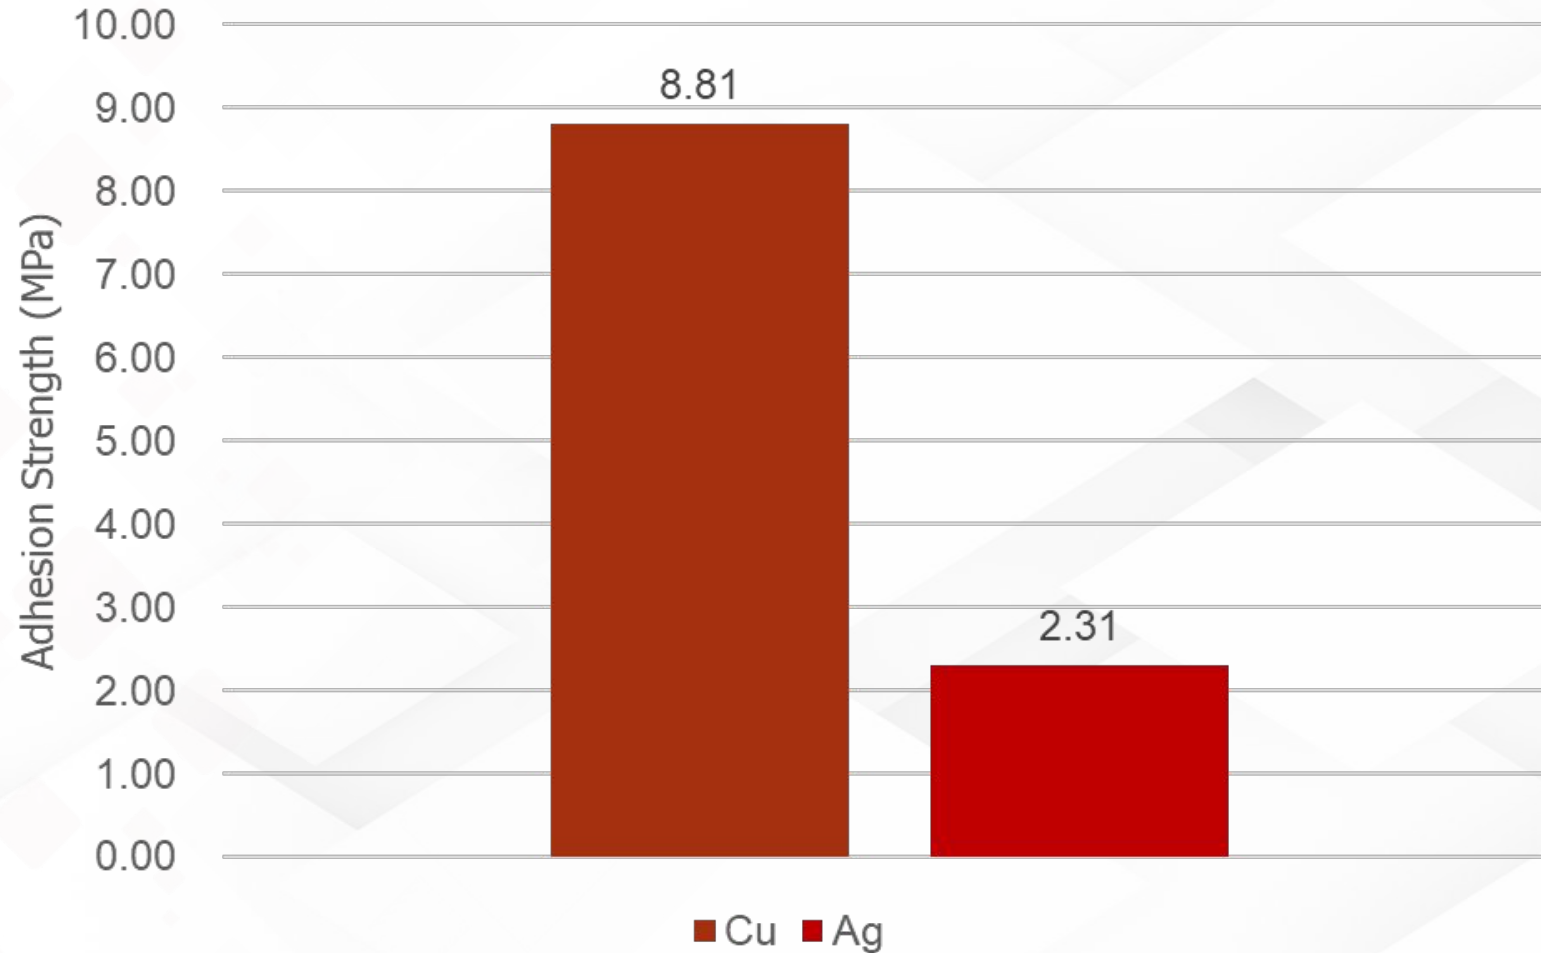

Before testing

During testing

After testing

OPTOLINQ GT-W170MG

Adhesion Strength at RT

OPTOLINQ GT-W170MG

TGA Chart

GET IN TOUCH