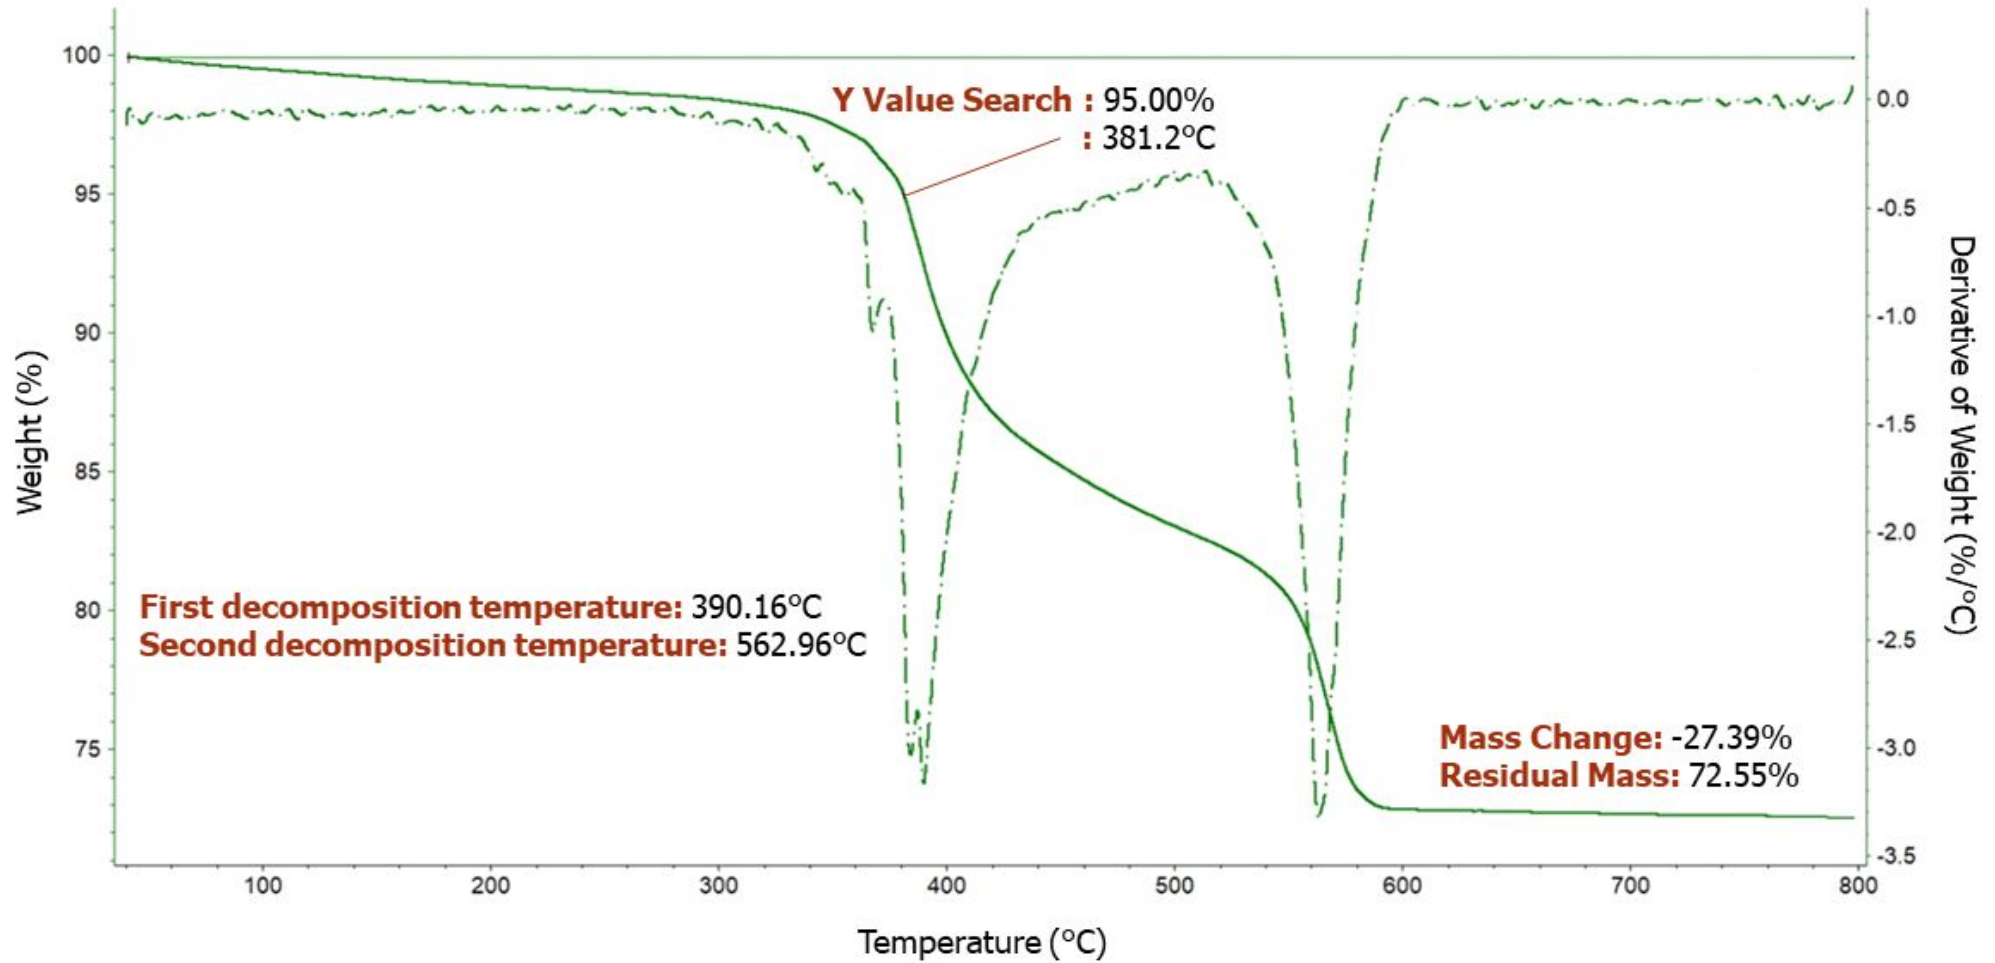

Before testing

During testing

After testing

OPTOLINQ GT-W170MG

Adhesion Strength at RT

OPTOLINQ GT-W170MG

TGA Chart

GET IN TOUCH