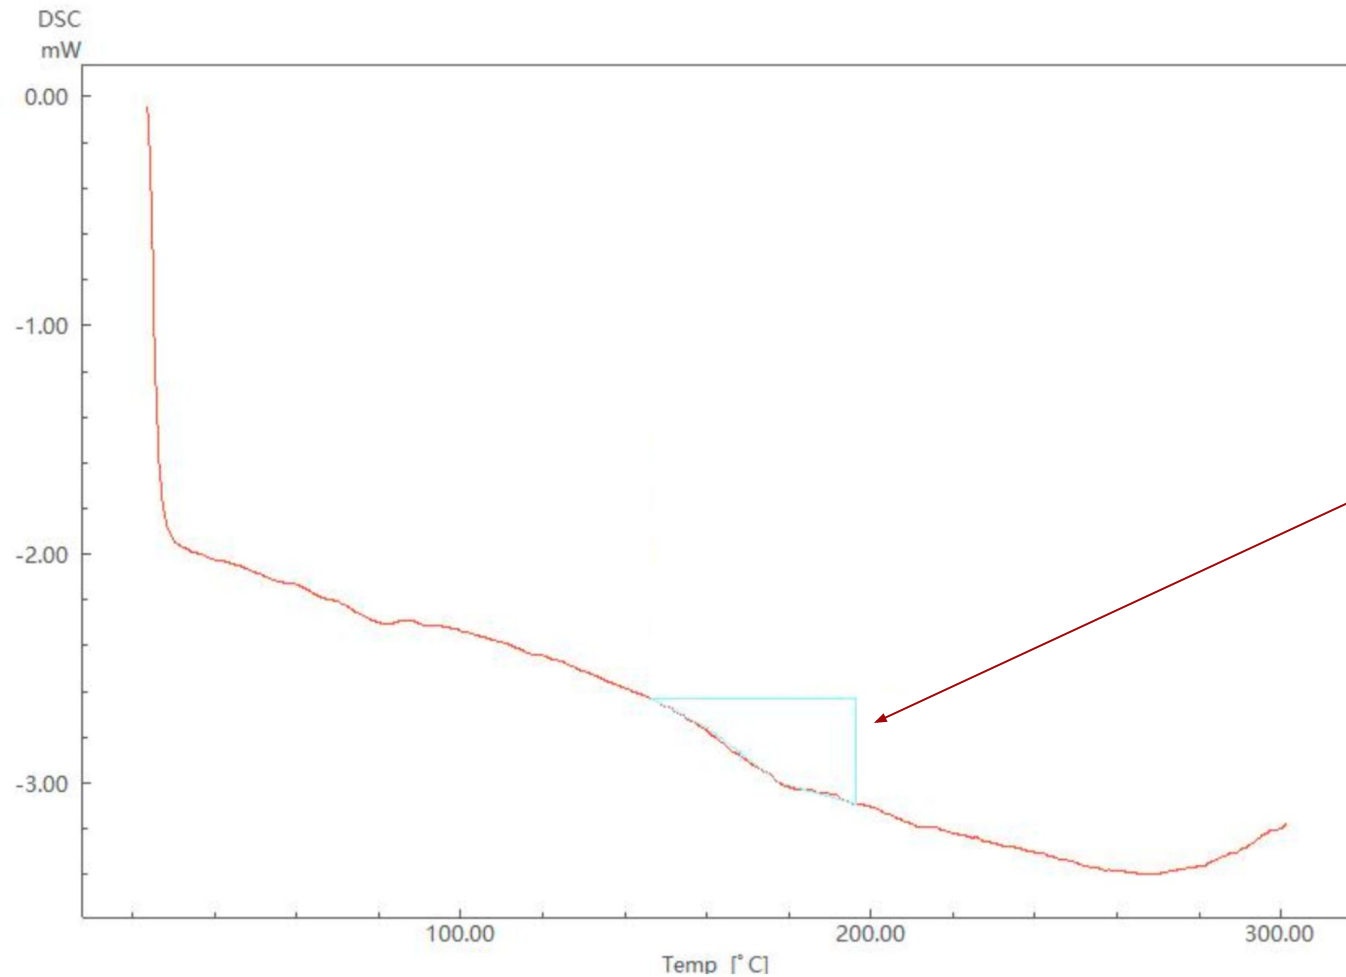

OPTOLINQ GT-W170MG

Properties

OPTOLINQ GT-W170MG

Property List

- Reflectance chart
- TMA Curve
- DSC Curve
- Viscosity Curve
- Dielectric Strength and Measurement Standard

OPTOLINQ GT-W170MG

Reflectance

Reflectance at 940 nm
77.9%

OPTOLINQ GT-W170MG

TMA Curve

OPTOLINQ GT-W170MG

DSC Curve

Starting Point 160.65 °C
End Point 178.04 °C
Transition -0.46 mW/ -0.01 mW/mg
Midpoint 14.61 min/ 168.32 °C

OPTOLINQ GT-W170MG

Viscosity Curve at 175 °C

Before testing

During testing

After testing

OPTOLINQ GT-W170MG

Adhesion Strength at RT

OPTOLINQ GT-W170MG

TGA Chart

GET IN TOUCH