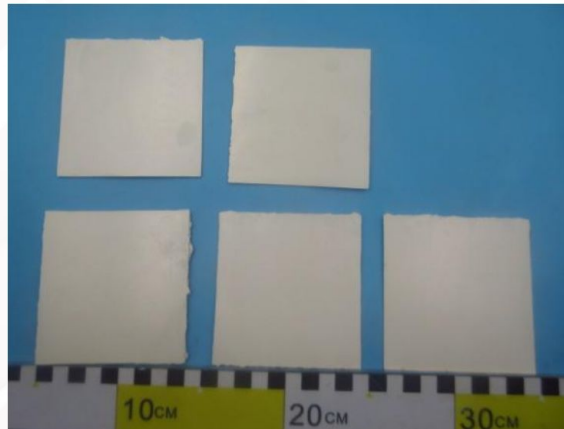

OPTOLINQ GT-W170MG

Dielectric Strength

Test Method GB/T 1408.1-2016

Sample No.	Thickness [mm]	Breakdown Voltage [kV]	Dielectric Strength [kV/mm]
1	1.09	21.71	19.92
2	1.07	20.89	19.52
3	1.10	21.32	19.38
4	1.06	21.50	20.28
5	1.08	21.45	19.86
Average	/	21.45	19.86

Before testing